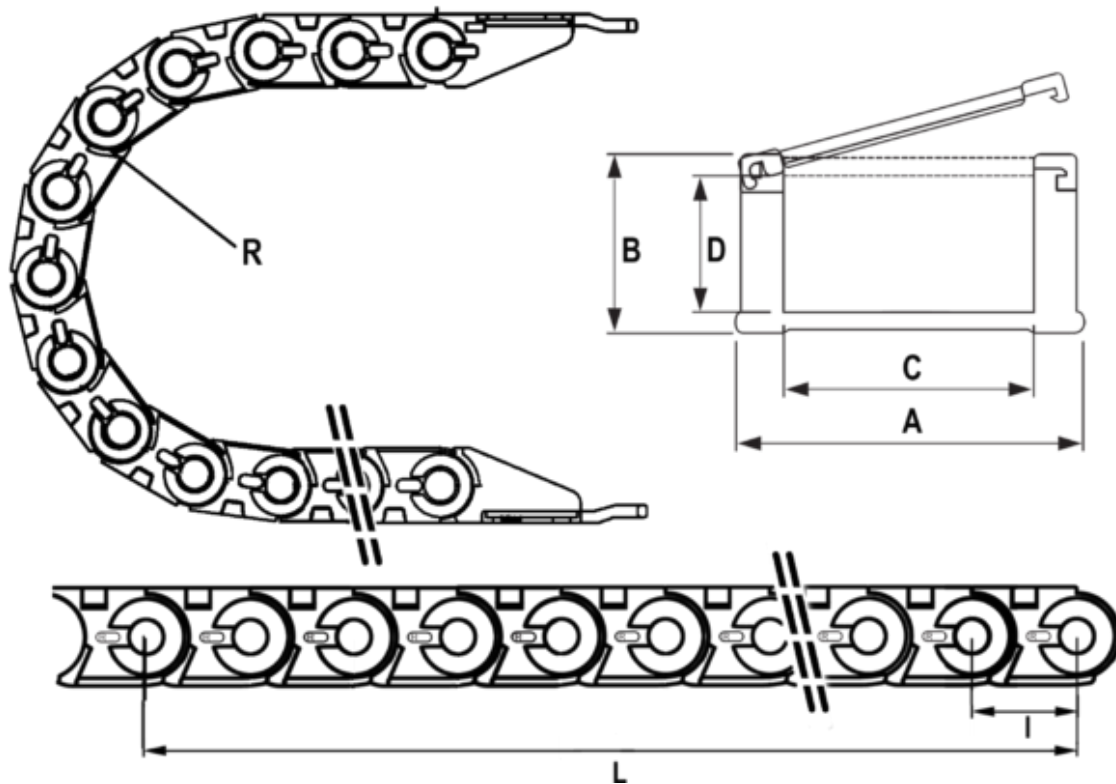

# Data Sheet

Article number: 18CPS03327R035

Description: Cable chain, CPS MINI  
Type CPS033.27.R35-990L (30 LK)

## Measures

Full length	= 990mm
Inside Height	= 23
Inside Width	= 27
Link Length(Pitch)	= 33
Outside Height	= 31
Outside Width	= 45
Radius	= 035